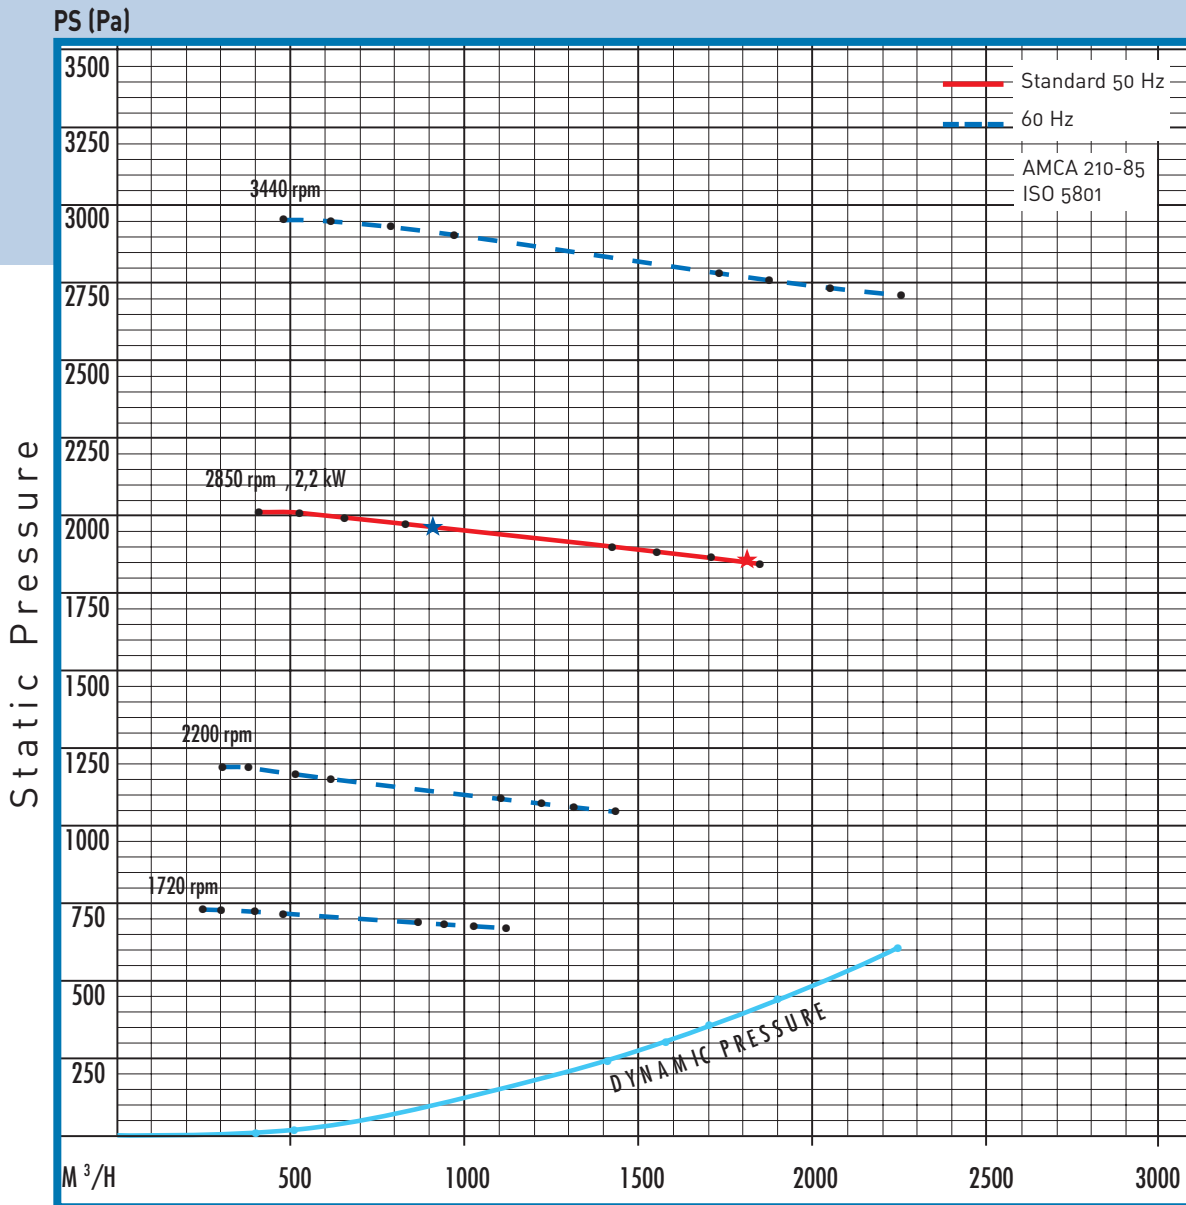

STORM 16

STORM Series

Noise level type B.
Visit our website for details.

Housing and motor noise level when fan is running near maximum output

n (T/min) R.P.M.	★ dB(A)	★ dB(A)	dB	
1450	77,7	79,3	90,6	92,6
1720	81,8	83,3	99,1	98,2
2850	93,8	94,8	115,8	110
3300	97	98,2	119	114,2

n (T/min) R.P.M.	Global dB	Global dB (A)
1450	90,6	77,7
1720	99,1	81,8
2850	115,8	93,8
3300	119	97

ISO 13347

ONLY LG POSITION

Dimensional data (mm). Metal stand does not come standard with fan (see accessories pricing).
The motor frame size may vary upon type of motor used.

A	B	C	Ø D	E	G	H	L	M	N	P	Y	Y ₁	Z	X	X ₁
235	288	278	160	262	205	40	100	97	197	477	240	160	420	300	90

Handings with IP55 motor type are viewed from inlet side - 45 degree adjustable