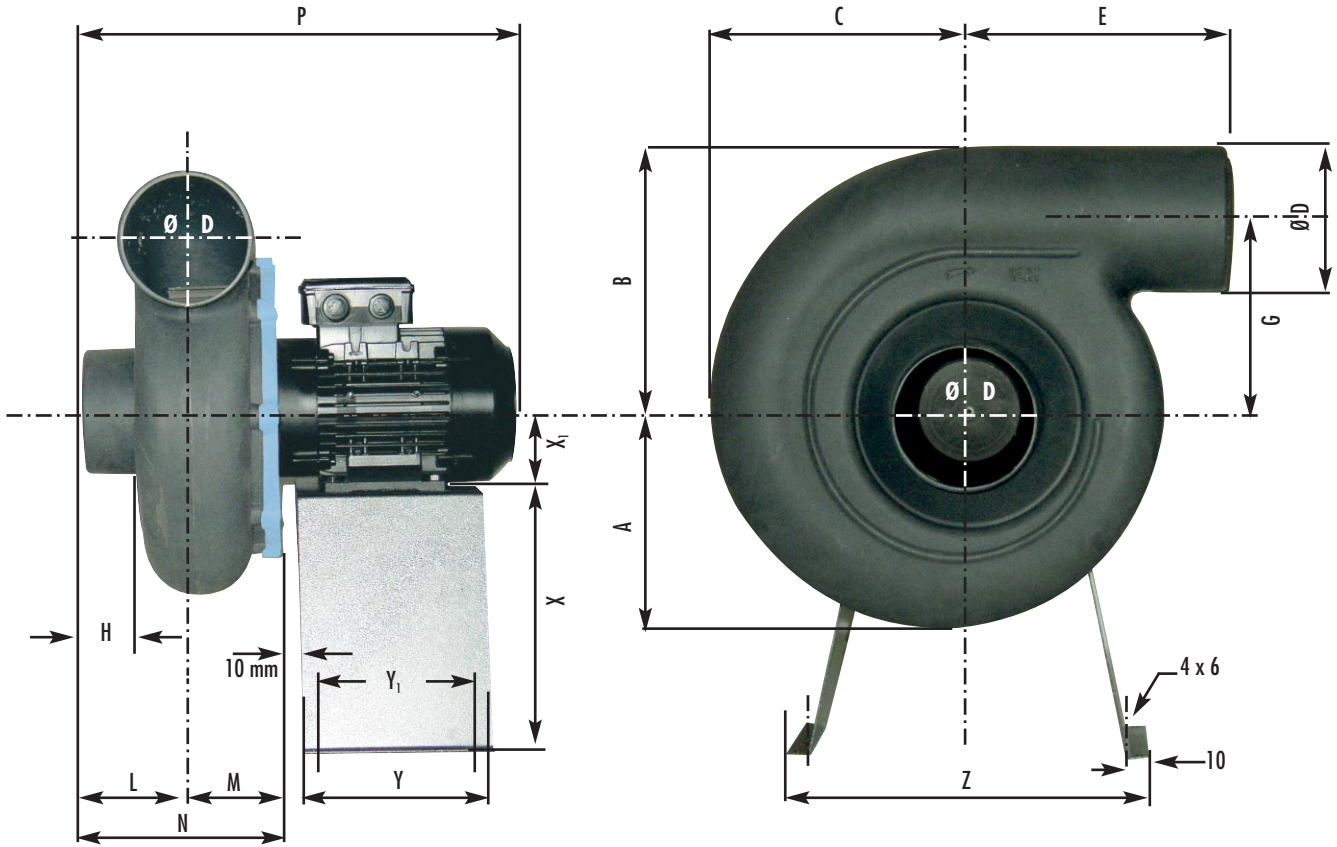

n (T/min) R.P.M.	Global dB	Global dB (A)
1450	90,6	77,7
1720	99,1	81,8
2850	115,8	93,8
3300	119	97

ISO 13347

ONLY LG POSITION

Dimensional data (mm). Metal stand does not come standard with fan (see accessories pricing).
The motor frame size may vary upon type of motor used.

A	B	C	Ø D	E	G	H	L	M	N	P	Y	Y ₁	Z	X	X ₁
235	288	278	160	262	205	40	100	97	197	477	240	160	420	300	90

Handings with IP55 motor type are viewed from inlet side - 45 degree adjustable