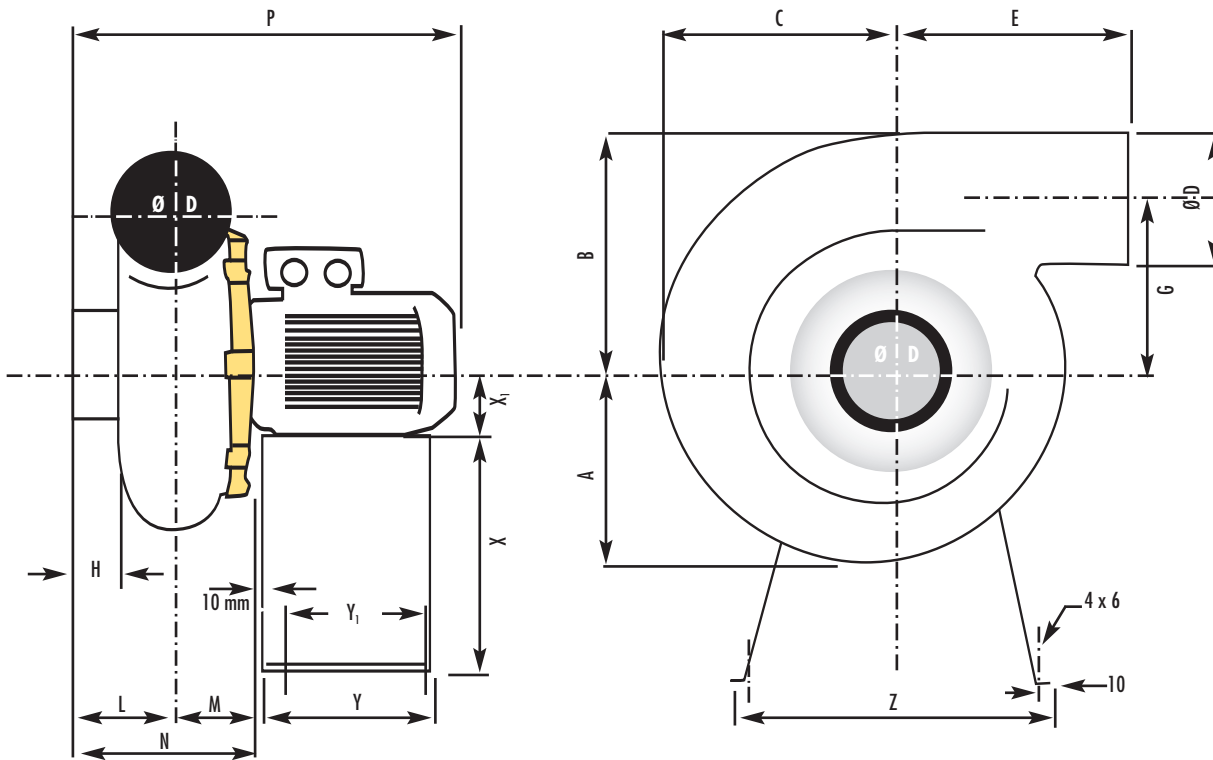

**Dimensional data (mm). Metal stand does not come standard with fan (see accessories pricing).
Motor frame size may vary upon type of motor used.**

A	B	C	Ø D	E	G	H	L	M	N	P	Y	Y ₁	Z	X	X ₁
145	175	163	90	212	130	45	80	72	152	350	180	160	340	240	71

Handings with IP55 motor type are viewed from inlet side - 45 degree adjustable

LG 0

LG 45

LG 90

LG 135

LG 180

LG 225

LG 270