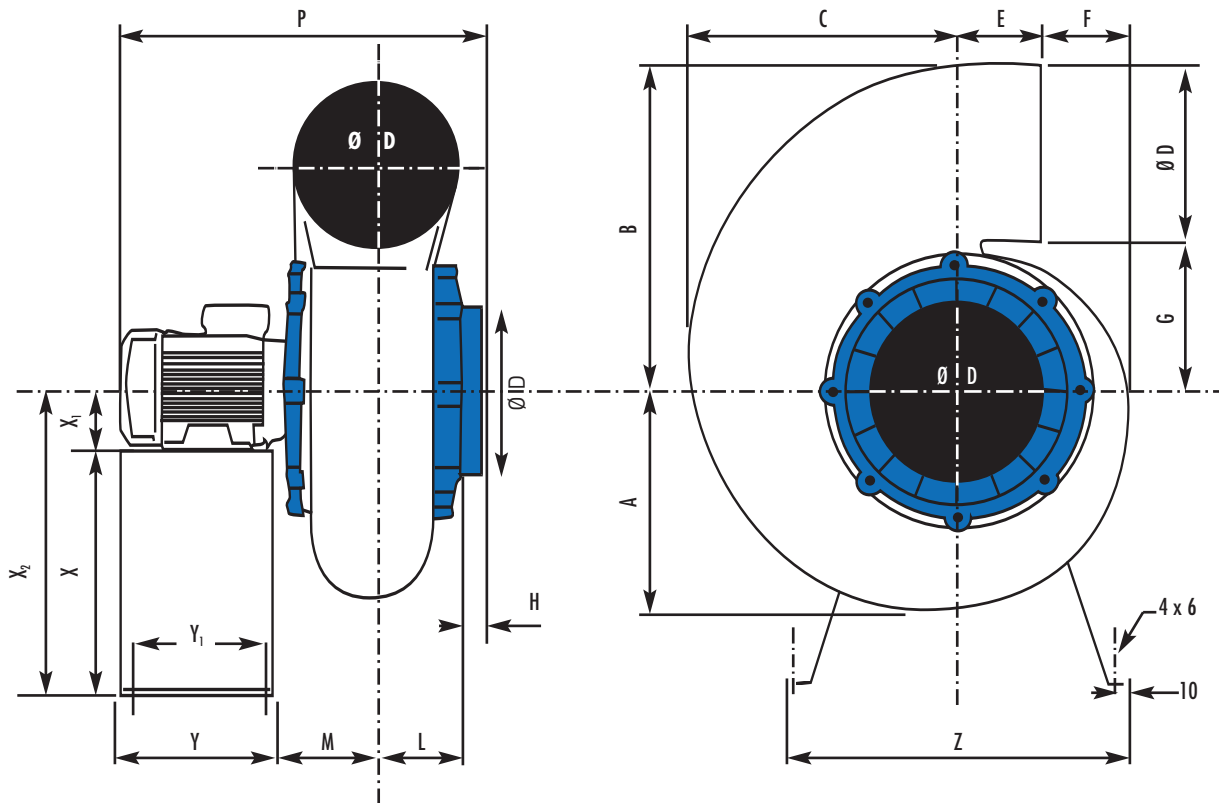

SEAT 30

PT (Pa)

Sound Level

Type	RPM	63 Hz	125 Hz	250 Hz	500 Hz	1000 Hz	2000 Hz	4000 Hz	8000 Hz	LW Global dB(A)
SEAT 30	950/6 poles	58	59	52	48	45	42	37	29	45
	1450/4 poles	68	69	61	56	53	50	47	42	55

**Dimensional data (mm) - Metal stand does not come standard with fan (see accessories pricing).
Motor frame size may vary upon type of motor used.**

RPM	A	B	C	$\emptyset D$	E	F	G	H	L	M	P	Y	Y_1	Z	X	X_1	X_2
930	300	450	373	250	117	112	198	35	110	120	510	240	220	460	370	80	450
1450	300	450	373	250	117	112	198	35	110	120	540	240	220	460	370	90	460

Handings are viewed from inlet side - 45 degree adjustable