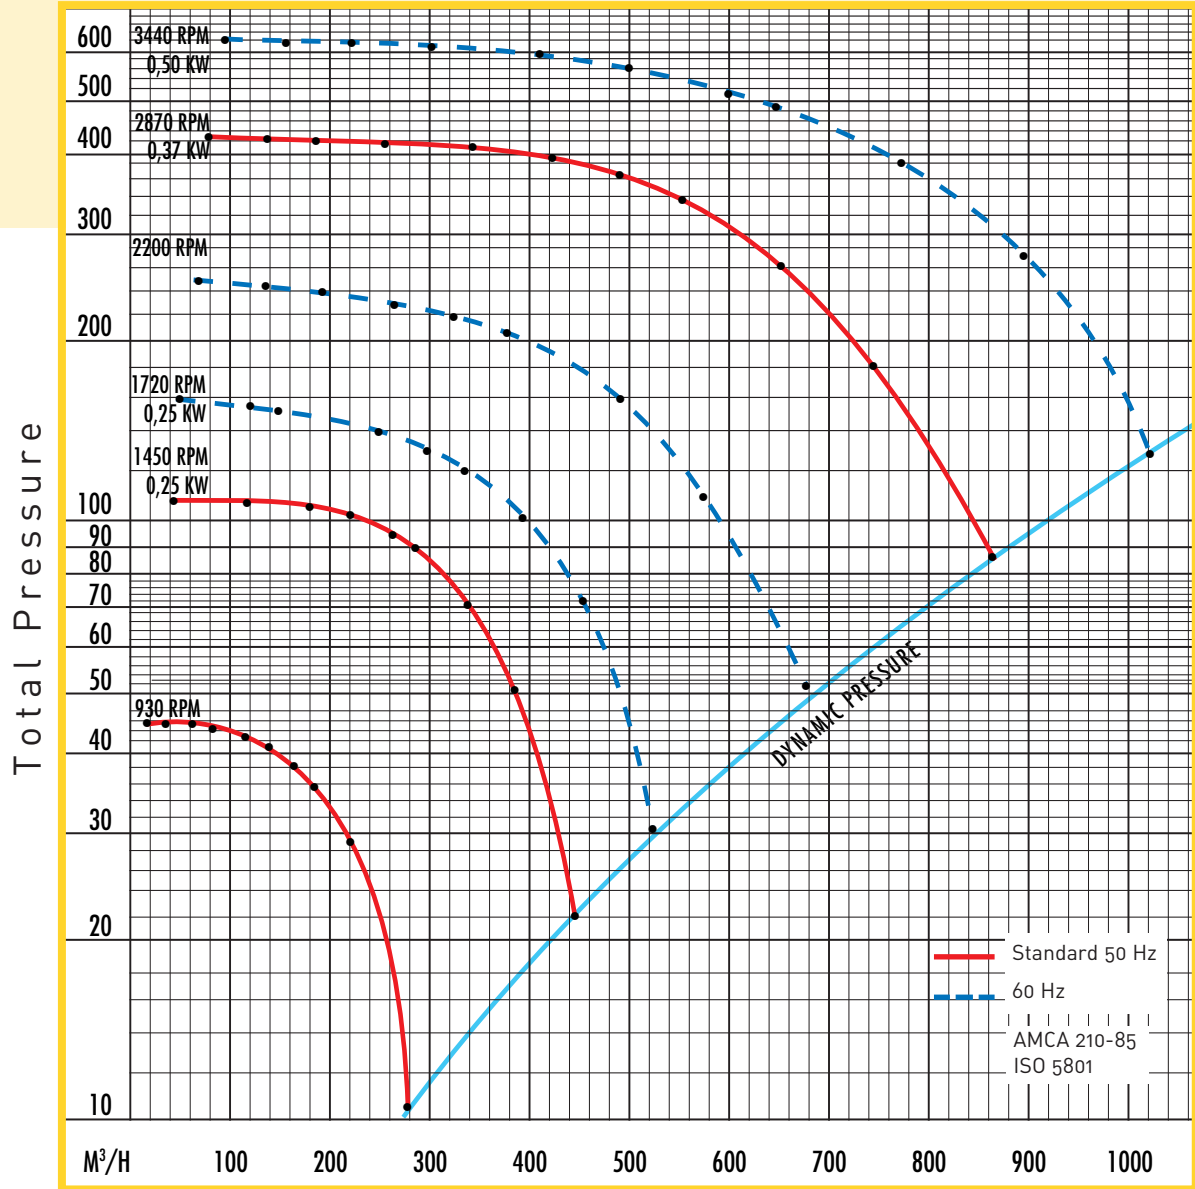

# SEAT 15

PT (Pa)

## Sound Level

Type	RPM	63 Hz	125 Hz	250 Hz	500 Hz	1000 Hz	2000 Hz	4000 Hz	8000 Hz	LW Global dB(A)
SEAT 15	1450/4 poles	43	51	54	54	57	50	44	35	44
	2850/2 poles	52	64	67	65	74	64	58	50	59

**Dimensional data (mm) - Metal stand does not come standard with fan (see accessories pricing).  
Motor frame size may vary upon type of motor used.**

A	B	C	$\emptyset D$	E	F	G	H	L	M	P	Y	$Y_1$	Z	X	$X_1$	$X_2$
170	240	203	125	100	32	115	30	70	80	360	180	160	340	240	71	311

**Handings are viewed from inlet side - 45 degree adjustable**

**LG 0**

**LG 45**

**LG 90**