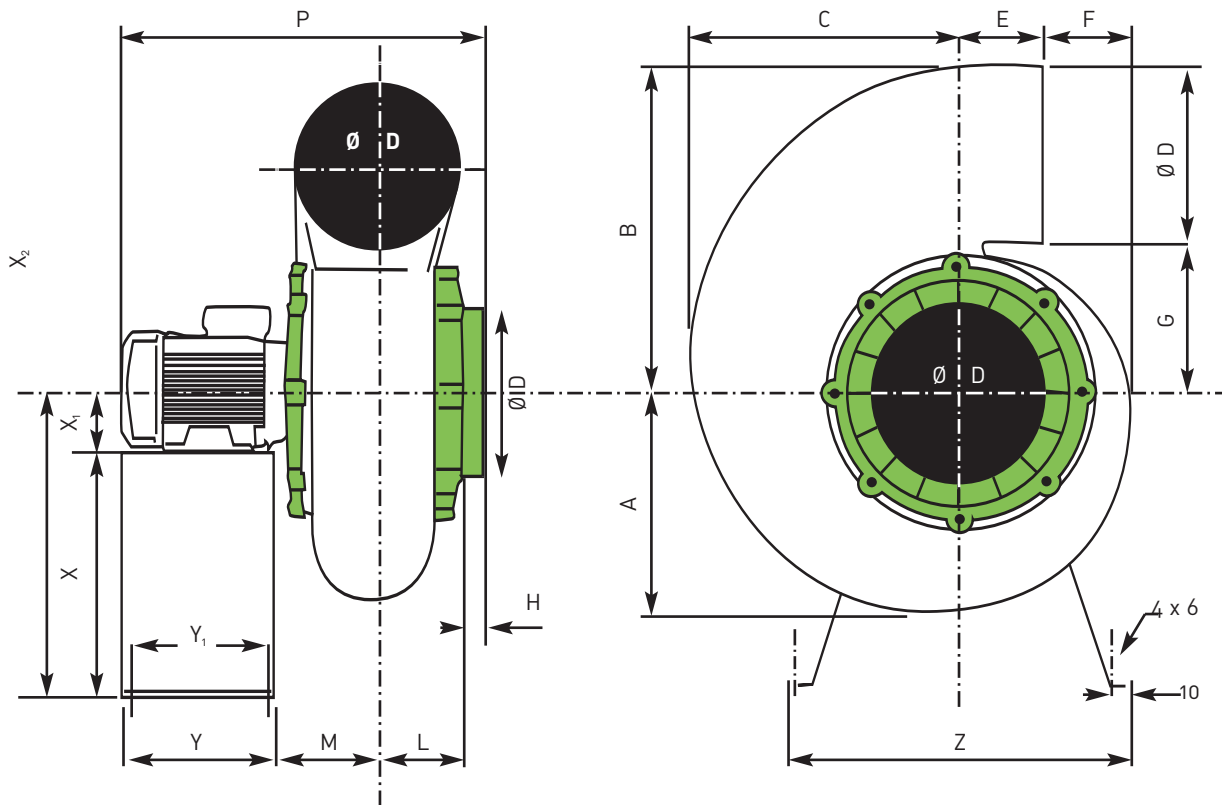

# SEAT 15

PT (Pa)

## Sound Level

Type	RPM	63 Hz	125 Hz	250 Hz	500 Hz	1000 Hz	2000 Hz	4000 Hz	8000 Hz	LW Global dB(A)
SEAT 15	1450/4 poles	43	51	54	54	57	50	44	35	44
	2850/2 poles	52	64	67	65	74	64	58	50	59

**Dimensional data (mm) - Metal stand does not come standard with fan (see accessories pricing).  
Motor frame size may vary upon type of motor used.**

A	B	C	$\emptyset D$	E	F	G	H	L	M	P	Y	$Y_1$	Z	X	$X_1$	$X_2$
170	240	203	125	100	32	115	30	70	80	360	180	160	340	240	71	311

**Handings are viewed from inlet side - 45 degree adjustable**

**LG 0**

**LG 45**

**LG 90**