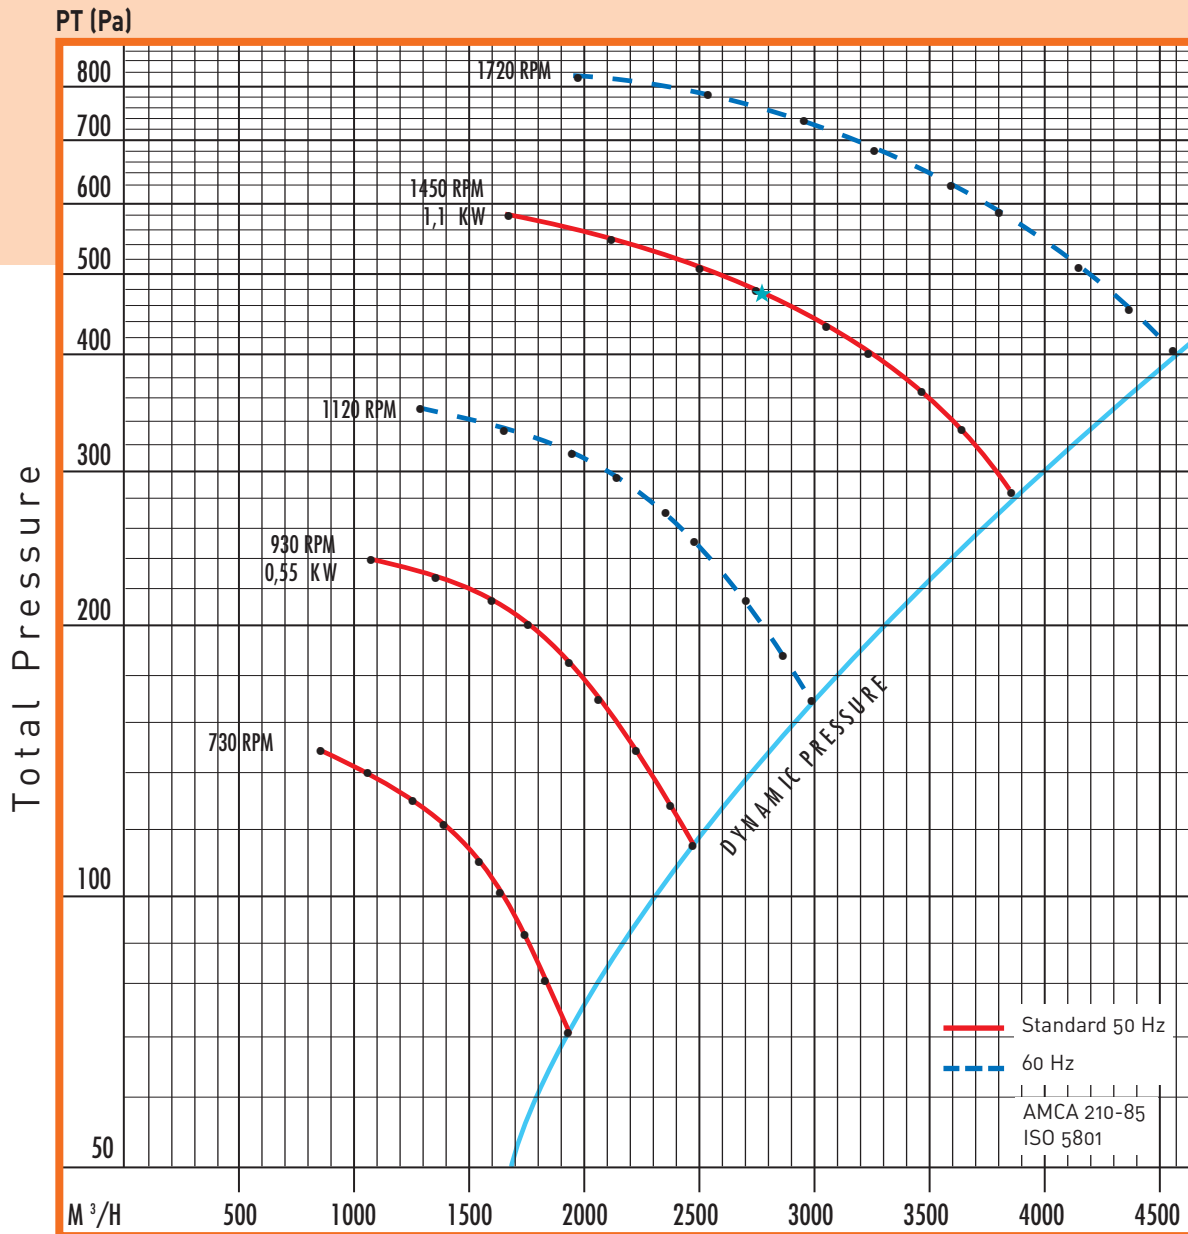

JET 30

JET Series

Free inlet/Free outlet
Noise level test type A.
Visit our website for details.

n (T/min) R.P.M.	LWA dB(A)
950	73,1
★ 1435	82,8

JET 30

Roof curb sizing for guidance only

Option:
Wall metal bracket

Dimensional data (mm)											
A	B	Ø D	E	F	G	H	G'	X	Y	Z	M
880	1040	250	70	200	75	70	130	400	400	600	540-540 in.