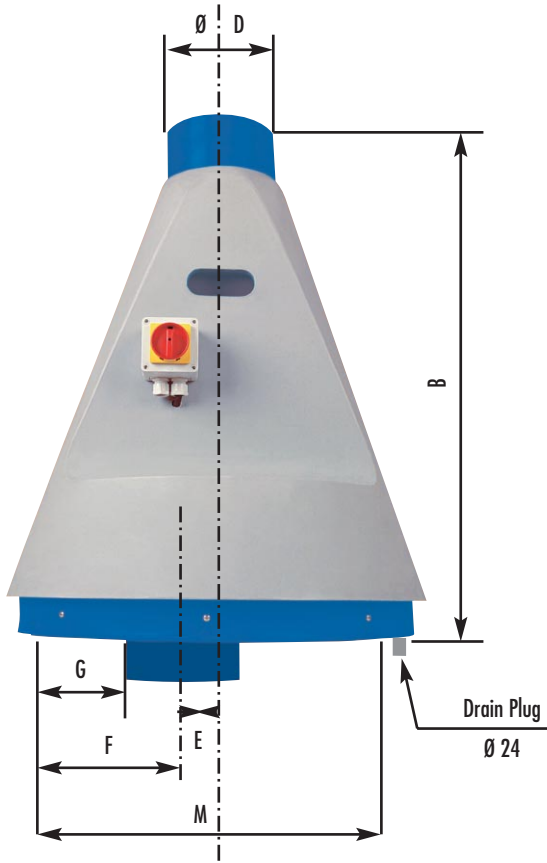

JET 30

JET Series

Free inlet/Free outlet
Noise level test type A.
Visit our website for details.

n (T/min) R.P.M.	LWA dB(A)
950	73,1
★ 1435	82,8

JET 30

Roof curb sizing for guidance only

Option:
Wall metal bracket

Dimensional data (mm)											
A	B	Ø D	E	F	G	H	G'	X	Y	Z	M
880	1040	250	70	200	75	70	130	400	400	600	540-540 in.