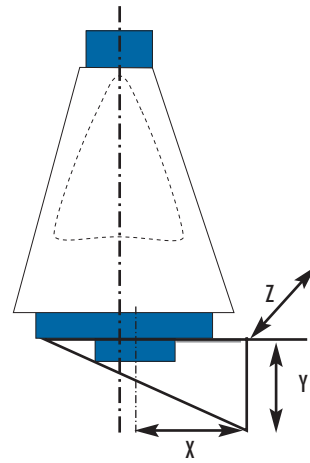

JET 30

JET Series

Free inlet/Free outlet
Noise level test type A.
Visit our website for details.

n (T/min) R.P.M.	LWA dB(A)
950	73,1
★ 1435	82,8

JET 30

Roof curb sizing for guidance only

Option:
Wall metal bracket

Dimensional data (mm)											
A	B	Ø D	E	F	G	H	G'	X	Y	Z	M
880	1040	250	70	200	75	70	130	400	400	600	540-540 in.