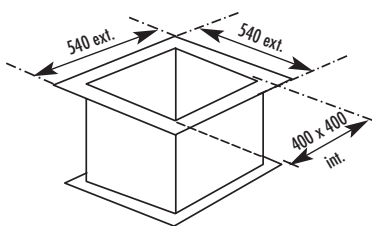

JET 30

JET Series

Free inlet/Free outlet
Noise level test type A.
Visit our website for details.

n (T/min) R.P.M.	LWA dB(A)
950	73,1
★ 1435	82,8

JET 30

Roof curb sizing for guidance only

Option:
Wall metal bracket

Dimensional data (mm)											
A	B	Ø D	E	F	G	H	G'	X	Y	Z	M
880	1040	250	70	200	75	70	130	400	400	600	540-540 in.