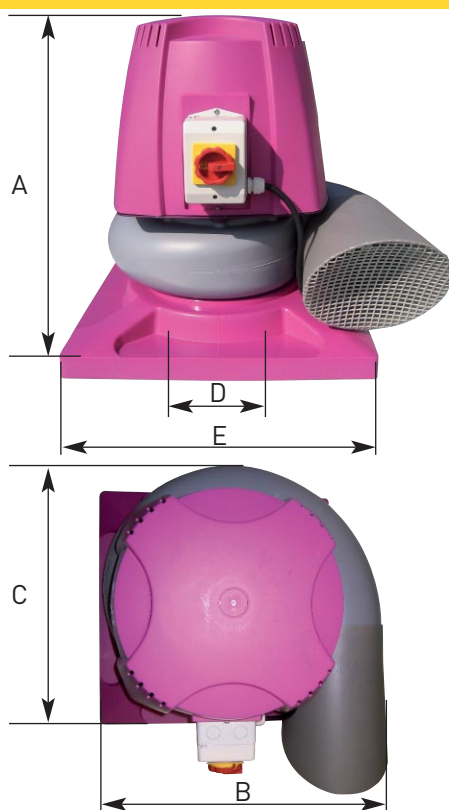

Roof mounted SEAT Series

Specifications

Roof mounted

1 - Roof unit kit

Roof unit kit includes:

- 1 Cap bracket
- 1 Motor Cap
- 1 Switcher
- 1 Roof curb bare
- 1 Exhaust Guard

Dimensions (mm)

	A	B	C	D	E
KIT ROOF 15	550	560	560	125	547/547 int.
KIT ROOF 20	560	600	560	160	547/547 int.
KIT ROOF 25	590	680	595	200	547/547 int.
KIT ROOF 30	680	780	650	250	547/547 int.
KIT ROOF 35	880	950	850	315	700/700 int.