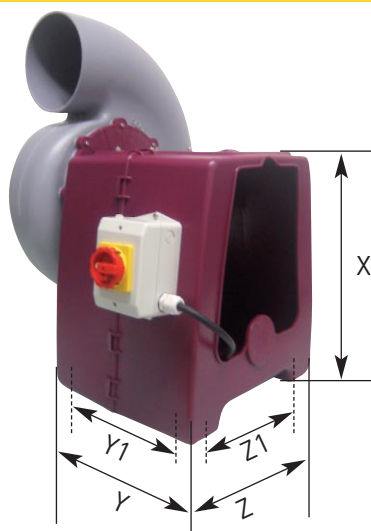

2 - Enclosed pedestal

Dimensions (mm)

Fan	Type	X	Z	Y	Z1	Y1
SEAT 15/20/25 STORM 12/14	450	450	425	340	318	270
SEAT 25 2 P SEAT 30 STORM 16	550	550	425	340	318	270
SEAT 35	700	715	585	505	520	430